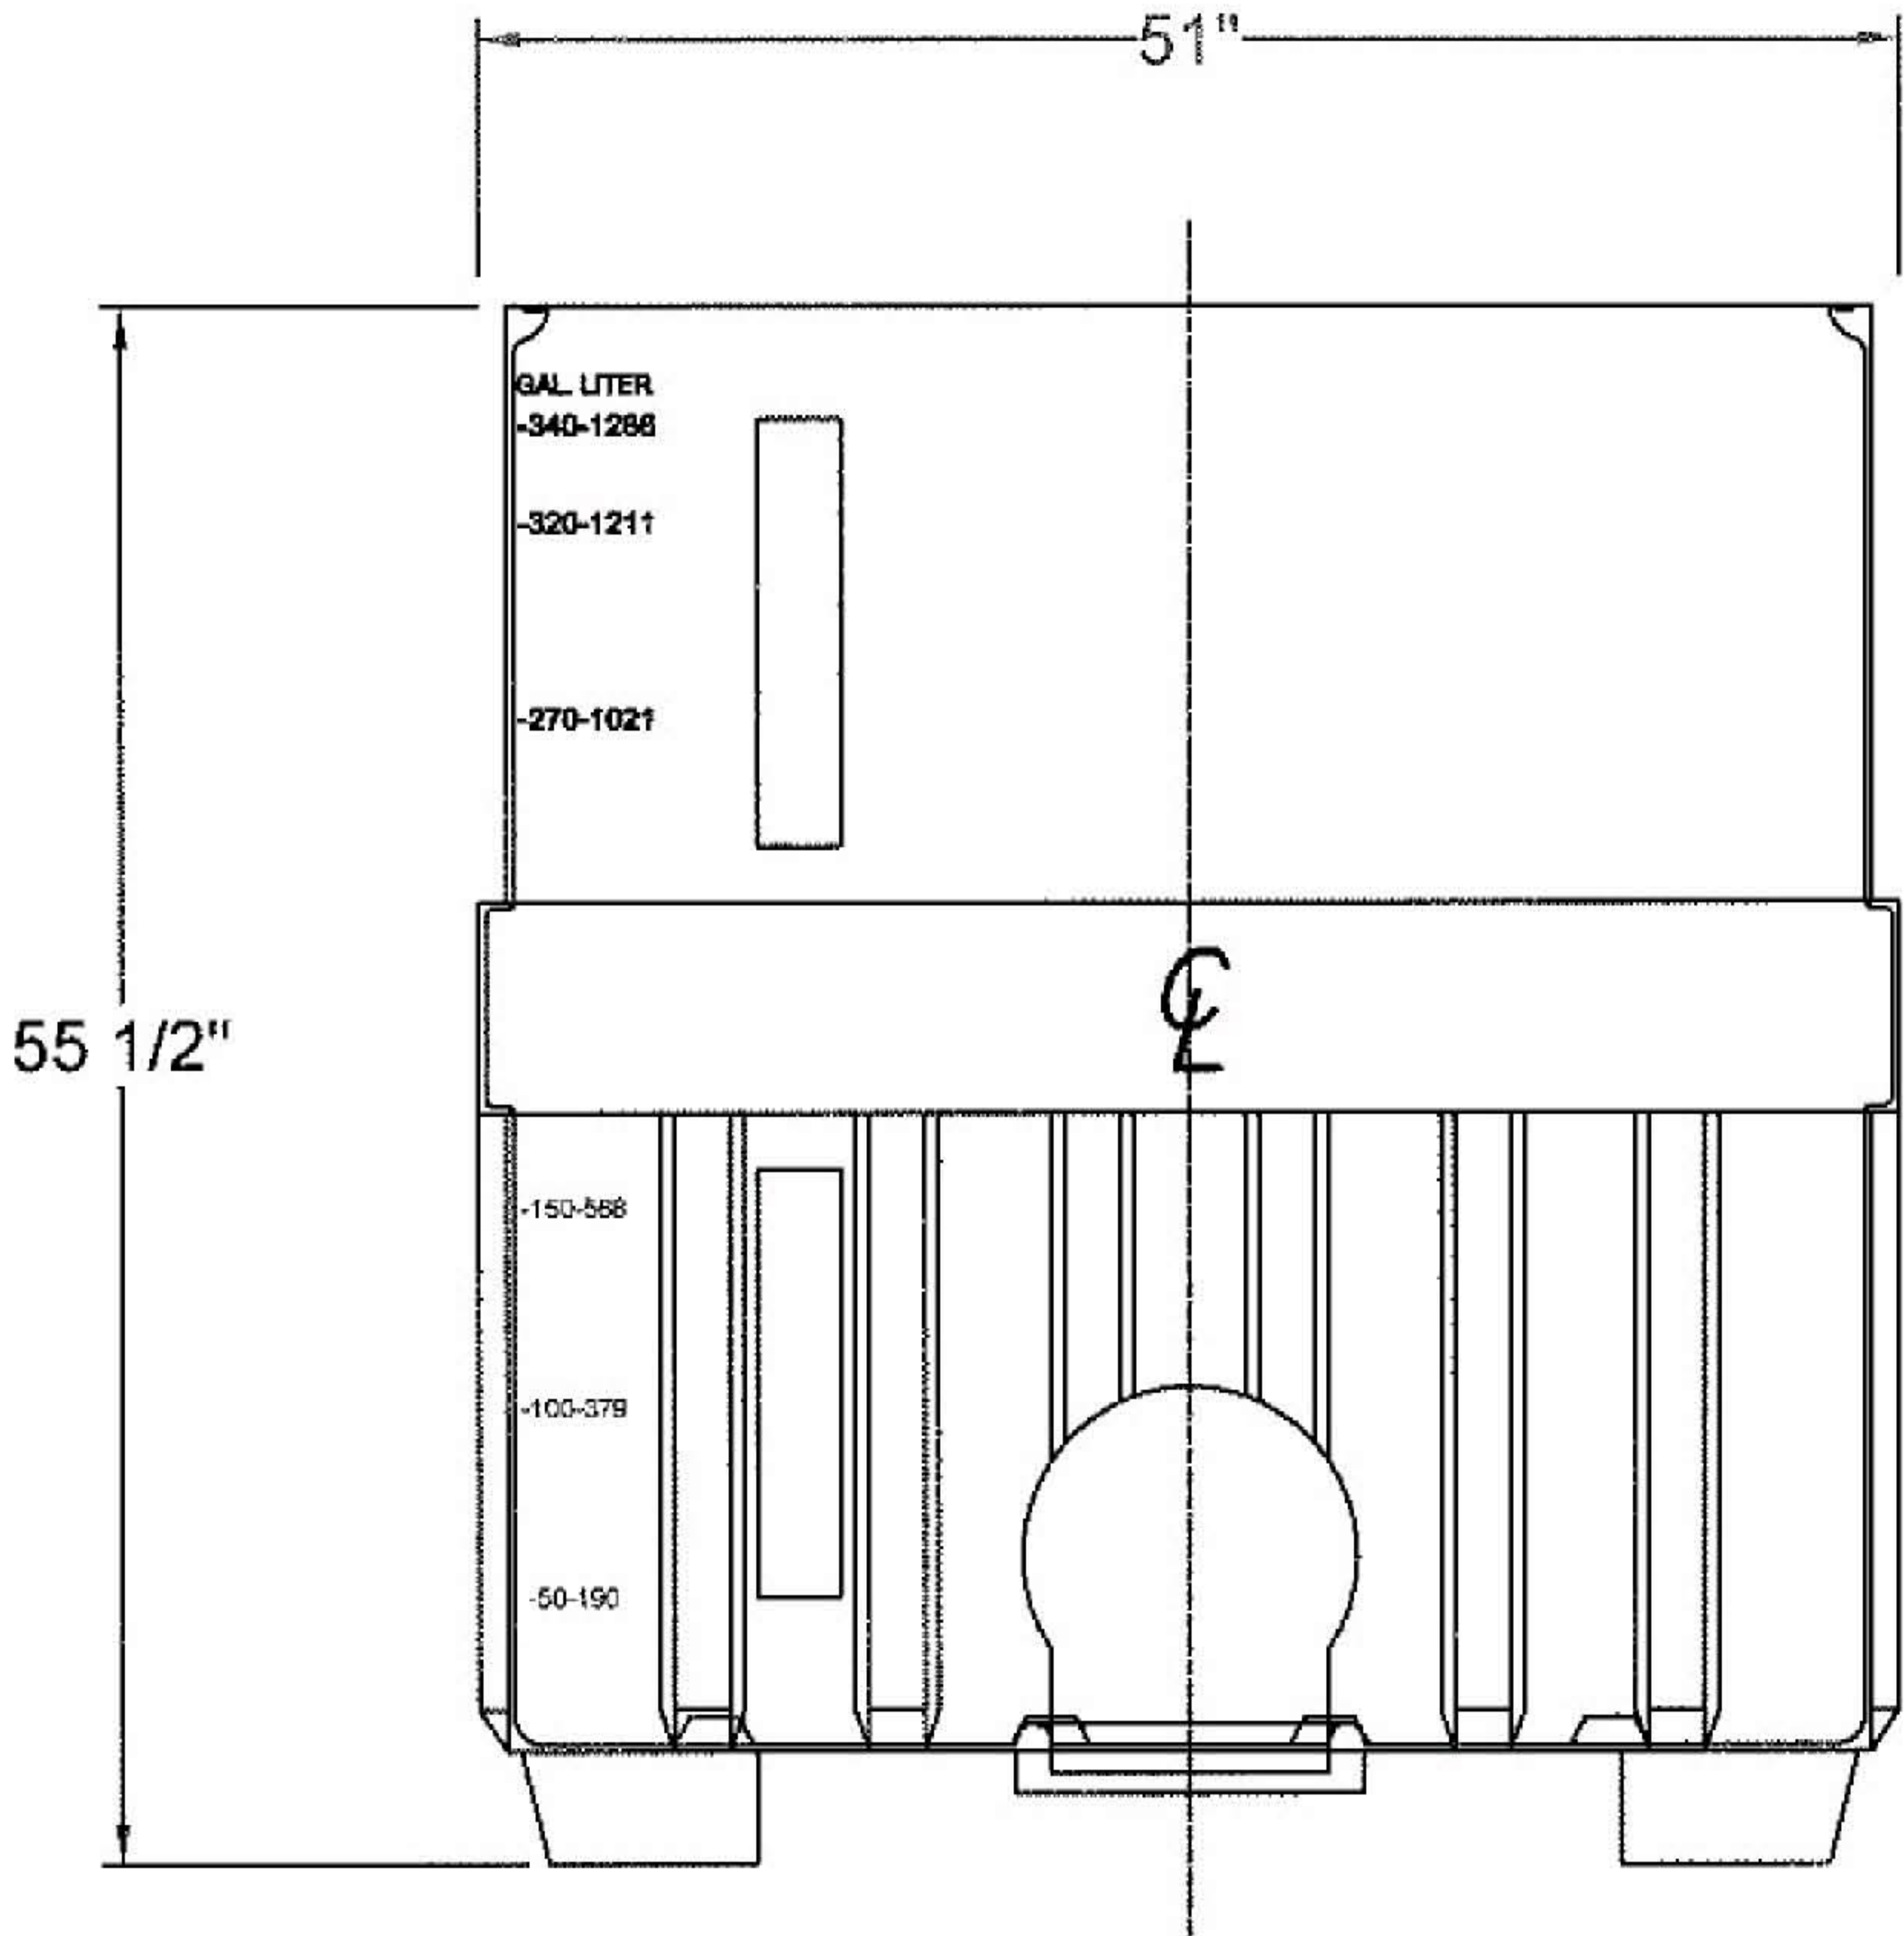

| RevNo | Revision note | Date | Signature | Checked |
|-------|---------------|------|-----------|---------|
|-------|---------------|------|-----------|---------|

ASSEMBLY VIEW

|             |            |                    |                             |                  |               |
|-------------|------------|--------------------|-----------------------------|------------------|---------------|
|             |            |                    |                             |                  |               |
| Designed by | Checked by | Approved by - date | File name<br>DEUCE TANK.dwg | Date<br>05/01/06 | Scale<br>NONE |
|             |            |                    | 330 GAL. DEUCE TANK         |                  |               |
|             |            |                    |                             | Edition          | Sheet<br>1    |

1      2      3      6      7      8