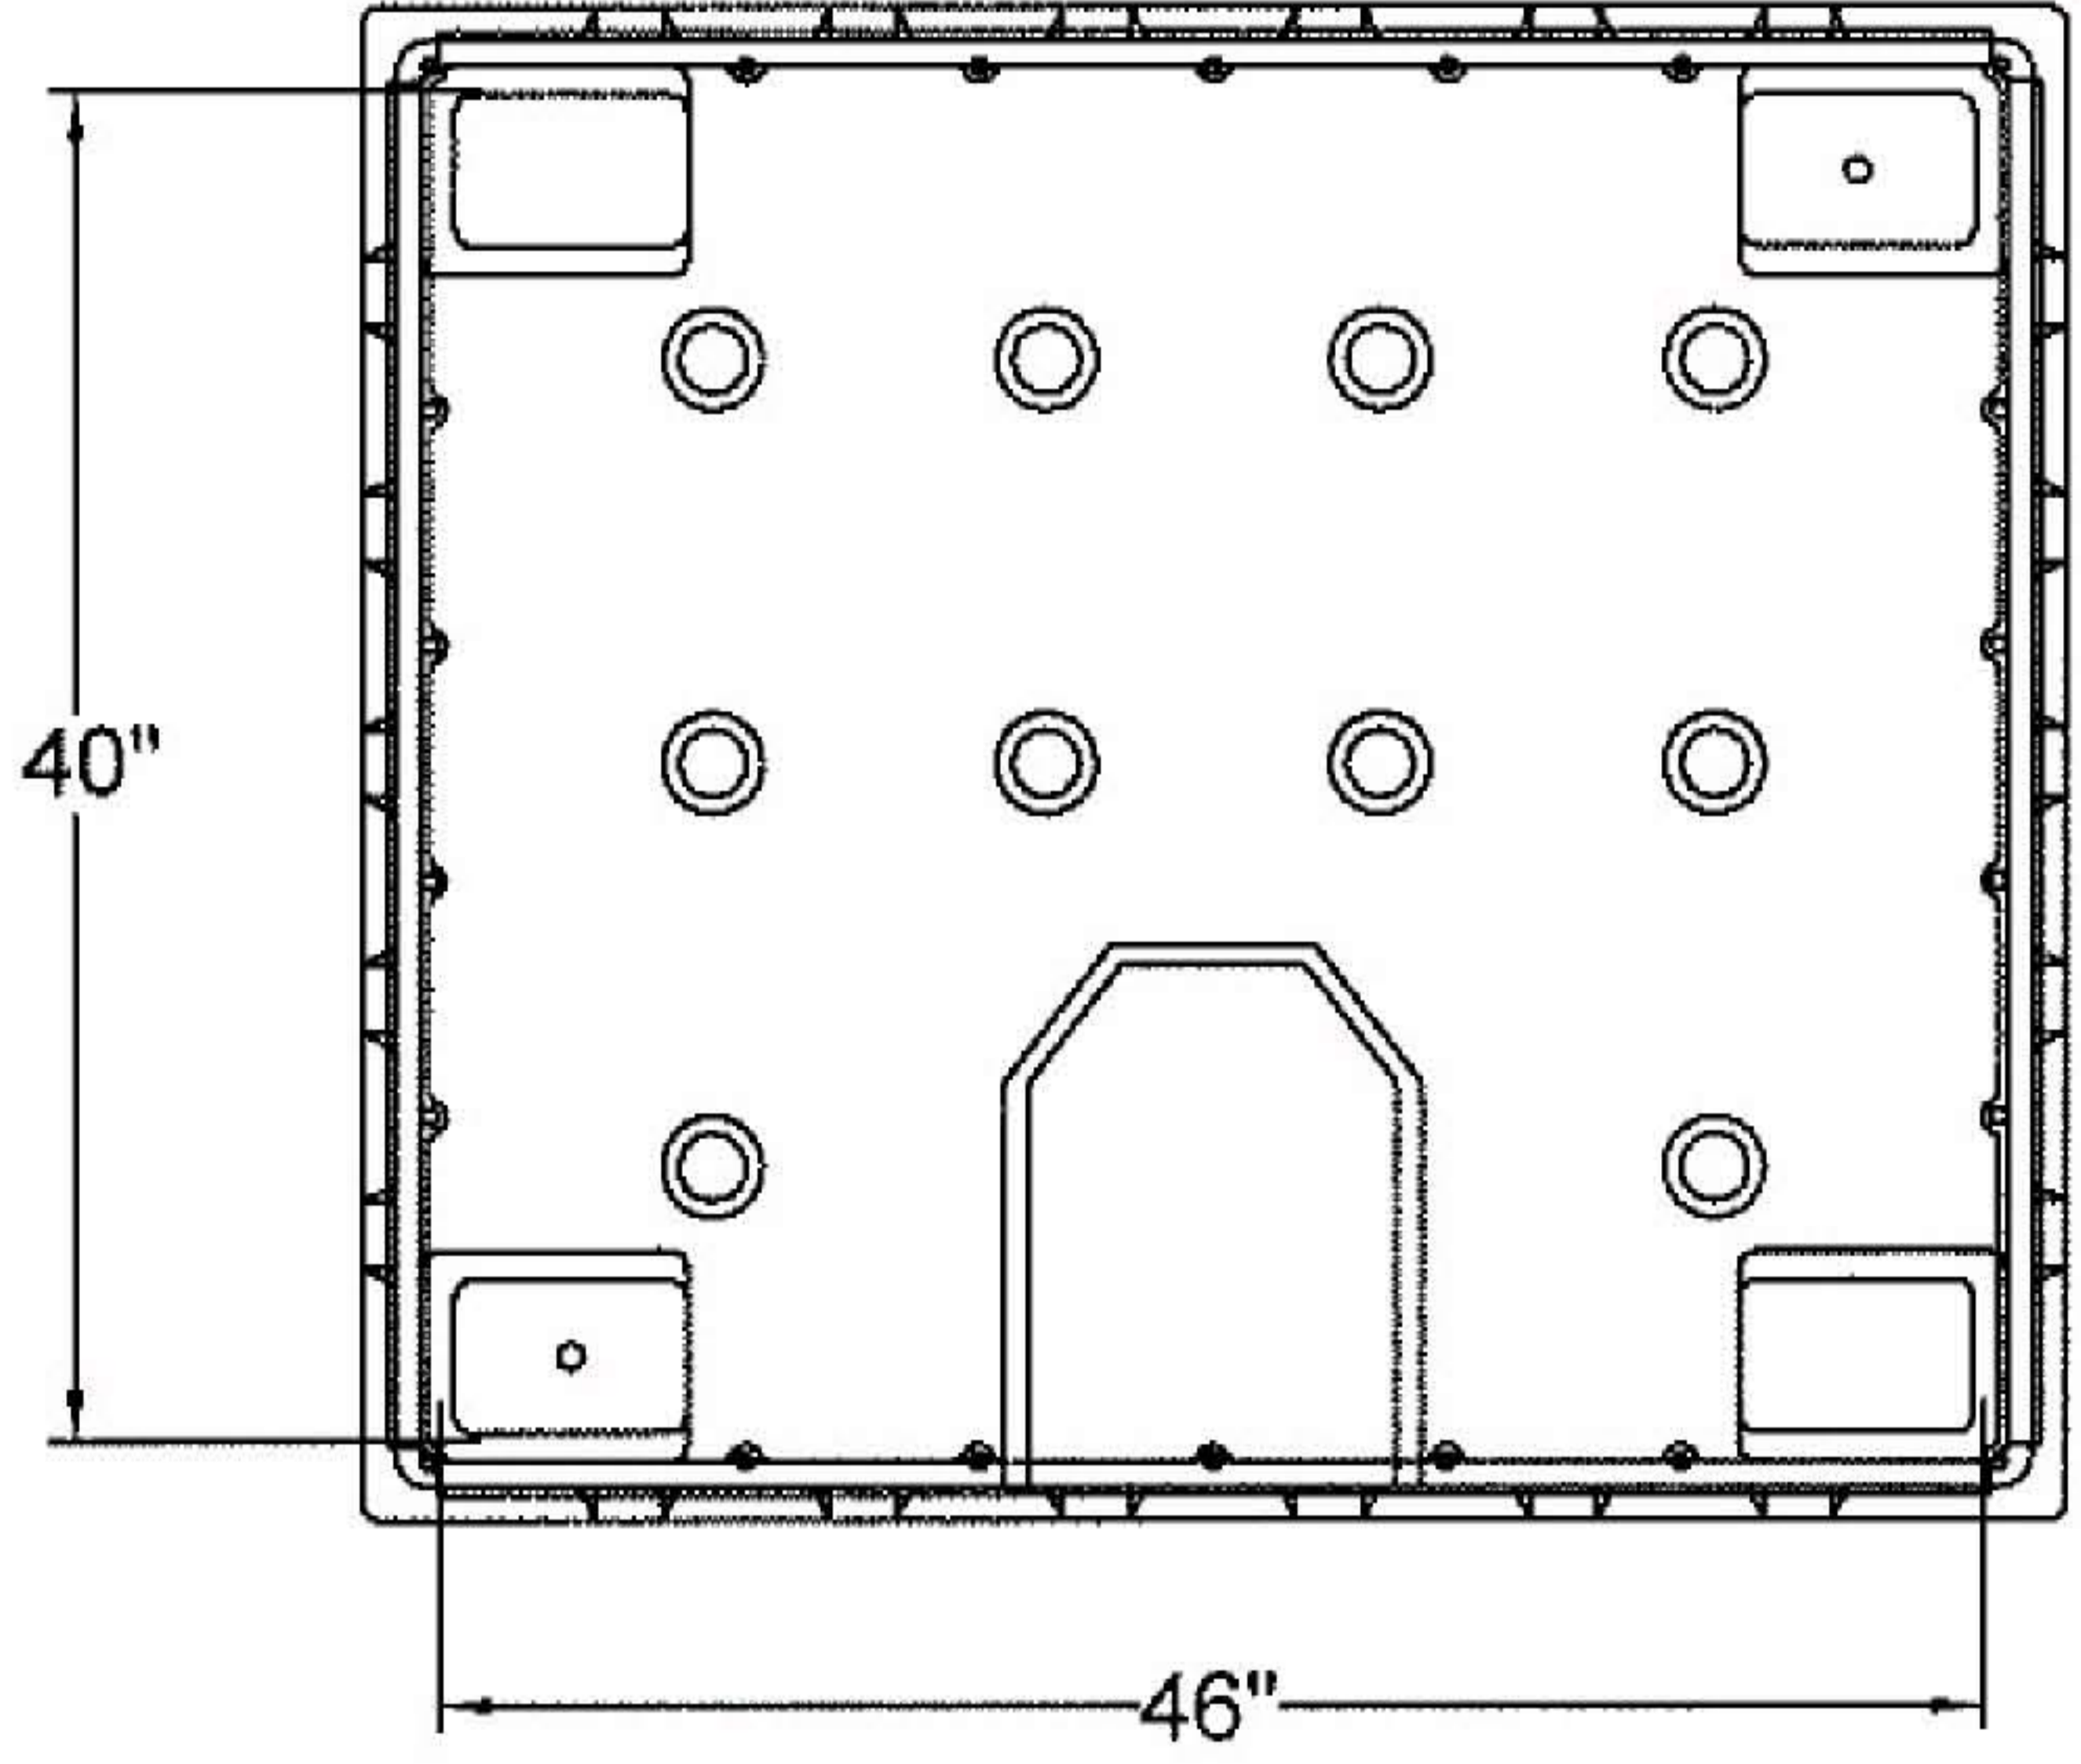

| RevNo | Revision note | Date | Signature | Checked |
|-------|---------------|------|-----------|---------|
|-------|---------------|------|-----------|---------|

ASSEMBLY VIEW

|             |            |                    |                             |                  |               |
|-------------|------------|--------------------|-----------------------------|------------------|---------------|
|             |            |                    |                             |                  |               |
| Designed by | Checked by | Approved by - date | File name<br>DEUCE TANK.dwg | Date<br>05/01/06 | Scale<br>NONE |
|             |            |                    | 330 GAL. DEUCE TANK         |                  |               |
|             |            |                    |                             | Edition          | Sheet<br>1    |

1      2      3      6      7      8